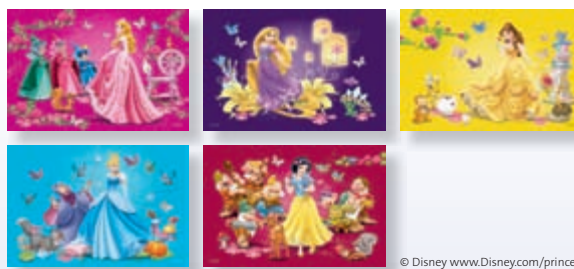

Lovely Disney Princesses

07472 3

© Disney www.Disney.com/princess